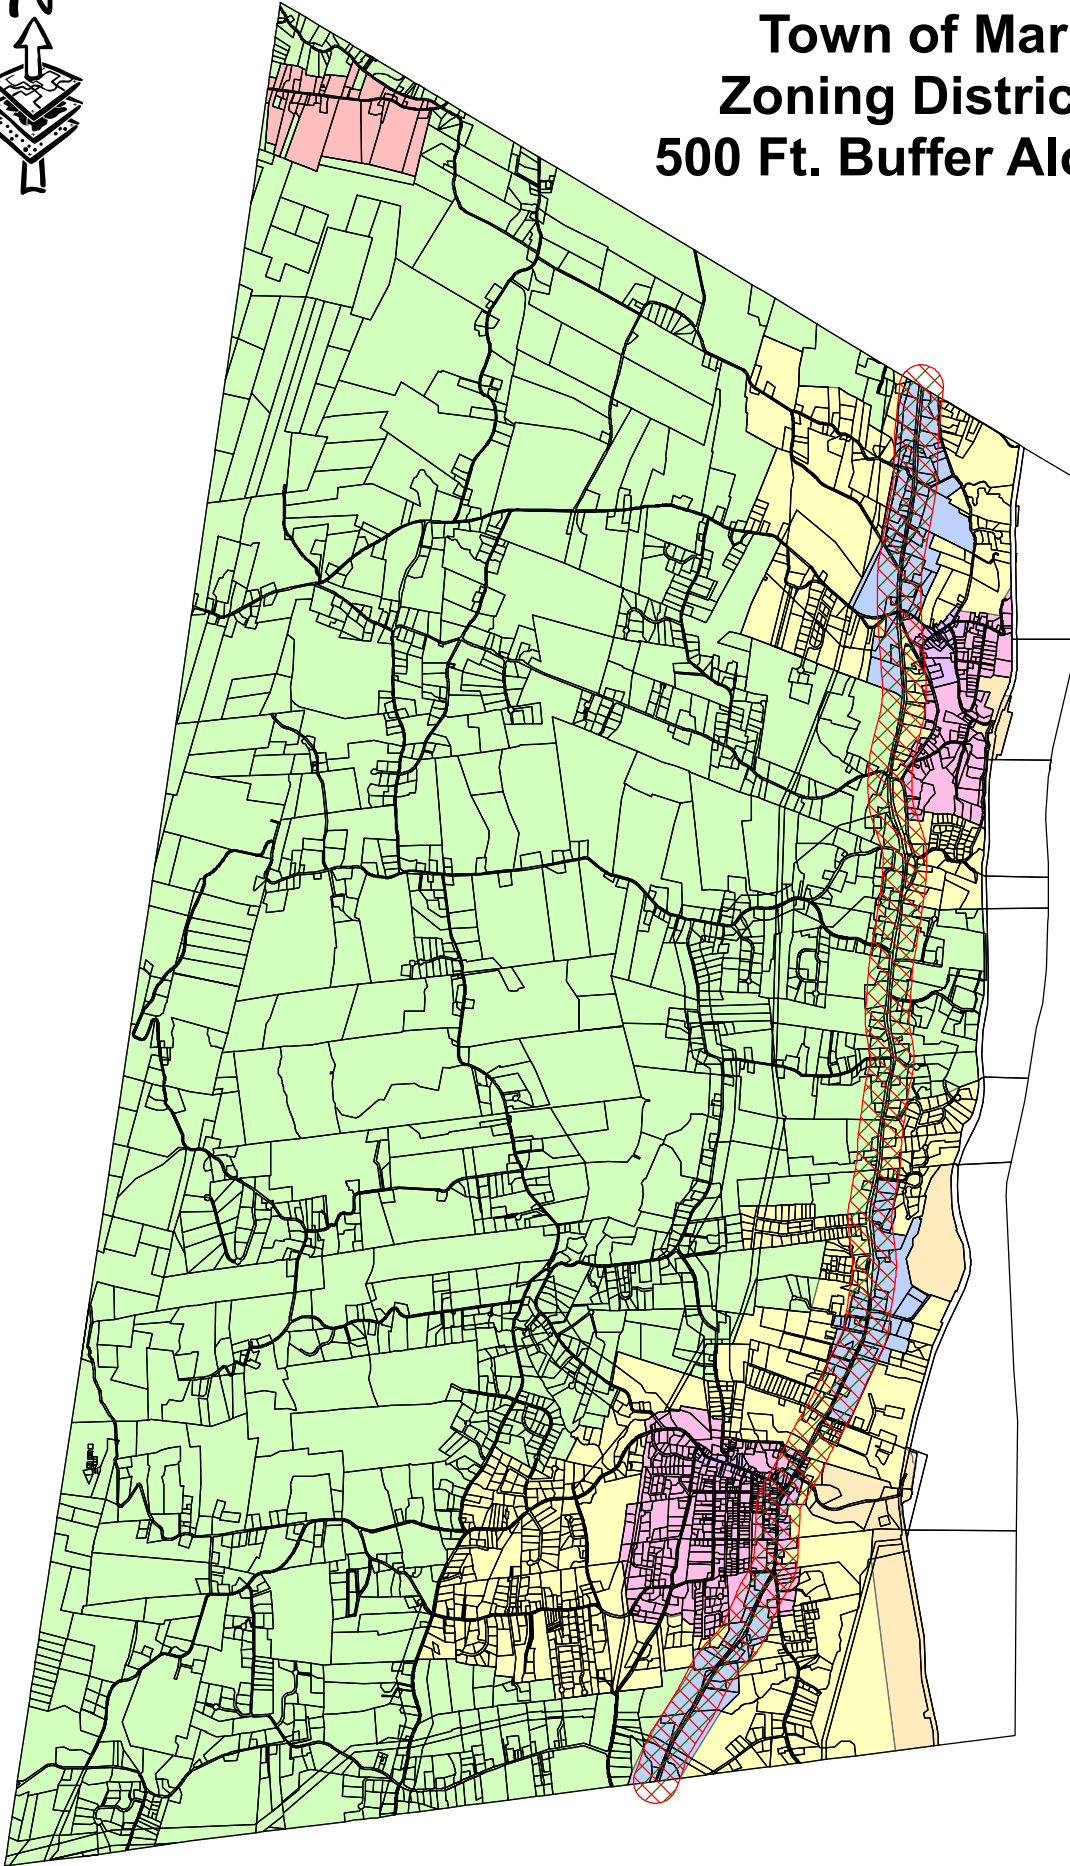

Town of Marlborough Zoning District Map with 500 Ft. Buffer Along Route 9W

Map Legend

-  500 Ft. Buffer off Route 9W
-  Parcel Boundaries

Marlborough Zoning Districts

ZONE

-  C
-  C-2
-  HD
-  IND
-  R
-  R-1
-  RAG-1